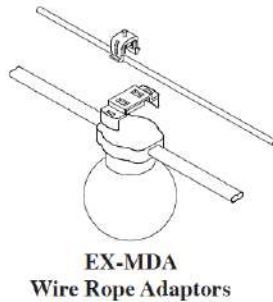

Average price indication

1.8w LED @ 500mm spacing $95.00 + GST per meter

0.48w LED @ 500mm spacing $75.00 + GST per meter