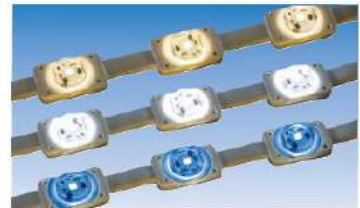

Average pricing indication based on 210mm spacing

FL LIGHTSTRINGS	SPACING	No of lamps MP	WATTS PM	Max run length	Price PM \$+GST
FLWG-210-WW-WP	210mm	0.1w 4.8	0.48	36m	\$34.50
FLWG-210-WWHB-WP	210mm	0.2w 4.8	0.96	26m	\$41.00
FLWG-210-WWUB-WP	210mm	0.4w 4.8	1.92	17m	\$44.00

Interior/Exterior Wall Grazer

High Output/All Environment

All Environment Indirect/RGB

Interior Wall Grazer

Showcase Lighting

Three Degree Spotlights

High Output/Indirect Lighting

Low Profile Indirect