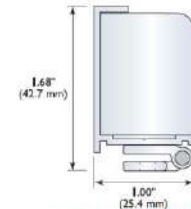

TLXWG-CHV SERIES
(Shown with Adjustable Bracket)