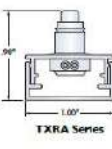

Festoon Lighting

Extrusions

TDR Series is for interior applications. The reflective finish and faceted profile creates multiple sparkling images.

TXRW Series is for interior applications. The semi-rigid PVC profile ensures linear integrity and is easily mounted to any surface.