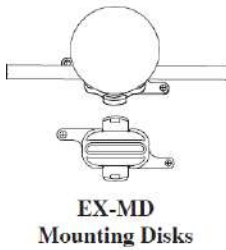

Average price indication

1.8w LED @ 500mm spacing $95.00 + GST per meter

0.48w LED @ 500mm spacing $75.00 + GST per meter