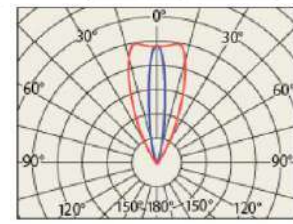

Directional wash (grazer)