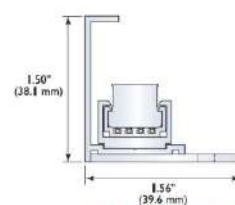

TLXWG-CH SERIES
(Shown with Fixed Bracket)