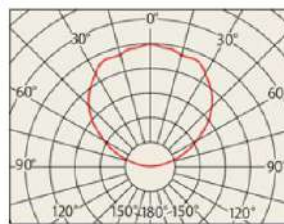

Soft wash (basic system)