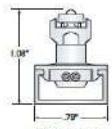

TXRW Series is for interior applications. The semi-rigid PVC profile ensures linear integrity and is easily mounted to any surface.