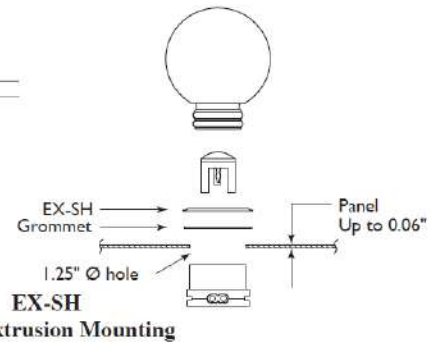

Average price indication

1.8w LED @ 500mm spacing $95.00 + GST per meter

0.48w LED @ 500mm spacing $75.00 + GST per meter