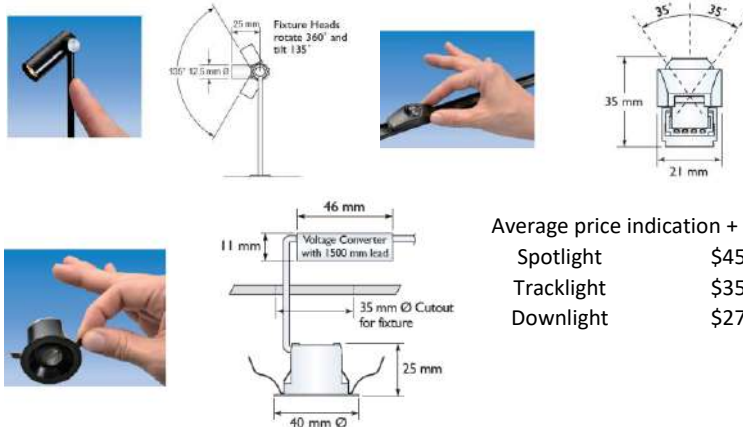

Micro Series™

Average price indication + GST

Spotlight	$450
Tracklight	$350
Downlight	$275

MORE INFORMATION

Arclite: www.arclite.com.au

+61 2 9369 1411

arclite@arclite.com.au