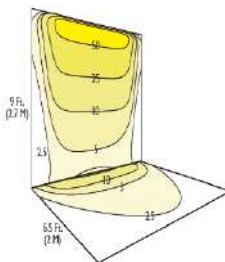

Basic System

TLXWG SERIES
(Shown with Mounting Clamp)

TLXWG-CH SERIES
(Shown with Fixed Bracket)

TLXWG-CHV SERIES
(Shown with Adjustable Bracket)

Soft wash (basic system)

Directional wash (grazer)

Light Veil soft wall wash lighting