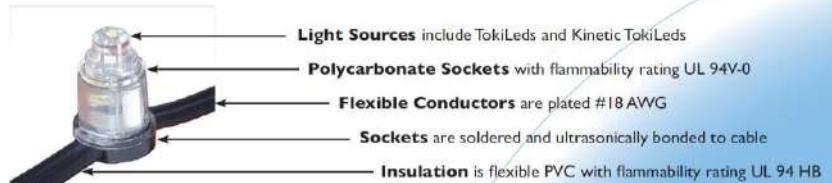

0.48w LED @ 500mm spacing \$75.00 + GST per meter

Lightstrings

Tree lighting and Signs

Specifications

LIGHTSTRING COLOR	
Code	Color
FLBK	Black
FLWG*	Warm Grey
*Warm Grey available in 160, 210 and 310 mm only	