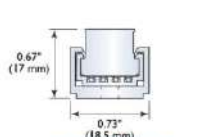

Basic System

TLXWG SERIES
(Shown with Mounting Clamp)