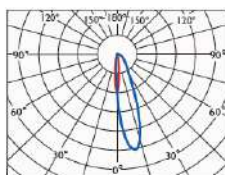

Light Distribution

-860 lumens per meter at 3000k

-20 watts per meter 24v

- Fixture length is from 210mm (increments) to 2.4 meters with maximum run length or 4.8 meters.

PRICE \$620 average per meter + GST