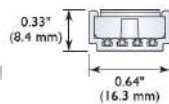

Basic System

TLXWG SERIES
(Shown with Mounting Clamp)