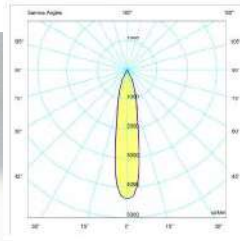

LED+O

MEASURES

Diameter:	28cm	28cm	28cm	28cm
Depth:	19cm	19cm	19cm	19cm

BULBS

LIGHT SOURCE:	LED	LED	LED	LED
Number:	1 x 18W	1 x 18W	1 x 16W	1 x 16W
Flux:	2100lm	2000lm	2000lm	1900lm
Kelvin:	3000°	2700°	3000°	2700°
Class:	A ++	A ++	A ++	A ++
Dimmable:	N/A	N/A	1-10V	1-10V
Duration:	50000h	50000h	50000h	50000h

COLOUR:

Structure:	WHITE	WHITE	WHITE	WHITE
Diffuser:	SATIN WHITE	SATIN WHITE	SATIN WHITE	SATIN WHITE

MATERIALS

Structure:	ALUMINIUM OPAL WHITE METHACRYLATE	ALUMINIUM OPAL WHITE METHACRYLATE	ALUMINIUM OPAL WHITE METHACRYLATE	ALUMINIUM OPAL WHITE METHACRYLATE

WEIGHT

Net:	1.5kg	1.5kg	1.5kg	1.5kg

ITEM CODE

	1434/BI	1434/2700/BI	1434/DIM/BI	434/DIM/2700/BI

PRICE

List one off	$542	$542	$592	$592

COLIBRÌ

Q8

1296/D/DIM/L/1/T/BI 20W LED 40° 2050 LUMEN 3000K
1296/I/D/DIM/L/1/T/BI 20W LED 40° 2050 LUMEN 3000K

AQUILA

SPOTTÒ