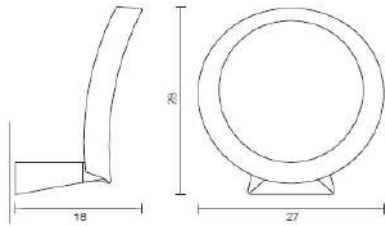

LED+O

MEASURES

Diameter:	28cm	28cm	28cm	28cm
Depth:	19cm	19cm	19cm	19cm

BULBS

LIGHT SOURCE:	LED	LED	LED	LED
Number:	1 x 18W	1 x 18W	1 x 16W	1 x 16W
Flux:	2100lm	2000lm	2000lm	1900lm
Kelvin:	3000°	2700°	3000°	2700°
Class:	A ++	A ++	A ++	A ++
Dimmable:	N/A	N/A	1-10V	1-10V
Duration:	50000h	50000h	50000h	50000h

COLOUR:

Structure:	WHITE	WHITE	WHITE	WHITE
Diffuser:	SATIN WHITE	SATIN WHITE	SATIN WHITE	SATIN WHITE

MATERIALS

Structure:	ALUMINIUM OPAL WHITE METHACRYLATE	ALUMINIUM OPAL WHITE METHACRYLATE	ALUMINIUM OPAL WHITE METHACRYLATE	ALUMINIUM OPAL WHITE METHACRYLATE

WEIGHT

Net:	1.5kg	1.5kg	1.5kg	1.5kg

ITEM CODE

	1434/BI	1434/2700/BI	1434/DIM/BI	434/DIM/2700/BI

PRICE

List one off	$542	$542	$592	$592

COLIBRÌ

Q8

1296/D/DIM/L/1/T/BI 20W LED 40° 2050 LUMEN 3000K
1296/I/D/DIM/L/1/T/BI 20W LED 40° 2050 LUMEN 3000K

AQUILA

SPOTTÒ